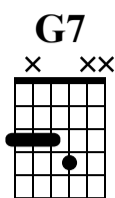

# 2-5-1 Chromatic exercise etude

Nora Bite

Standard tuning

♩ = 120

**Dm7**

1 2 3 4

jz.guit.

**G7** **G7/F**