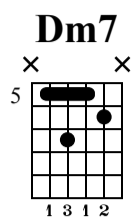

# 2-5-1 Chromatic exercise etude

Nora Bite

Standard tuning

♩ = 120

**Dm7**

1 2 3 4

jz.guit.

**G7** **G7/F**