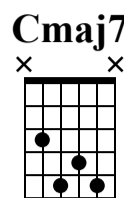

# 2-5-1 Chromatic exercise etude

Nora Bite

Standard tuning

♩ = 120

**Dm7**

1 2 3 4

jz.guit.

**G7** **G7/F**