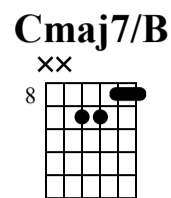

# 2-5-1 Chromatic exercise etude

Nora Bite

Standard tuning

♩ = 120

**Dm7**

1 2 3 4

jz.guit.

**G7** **G7/F**